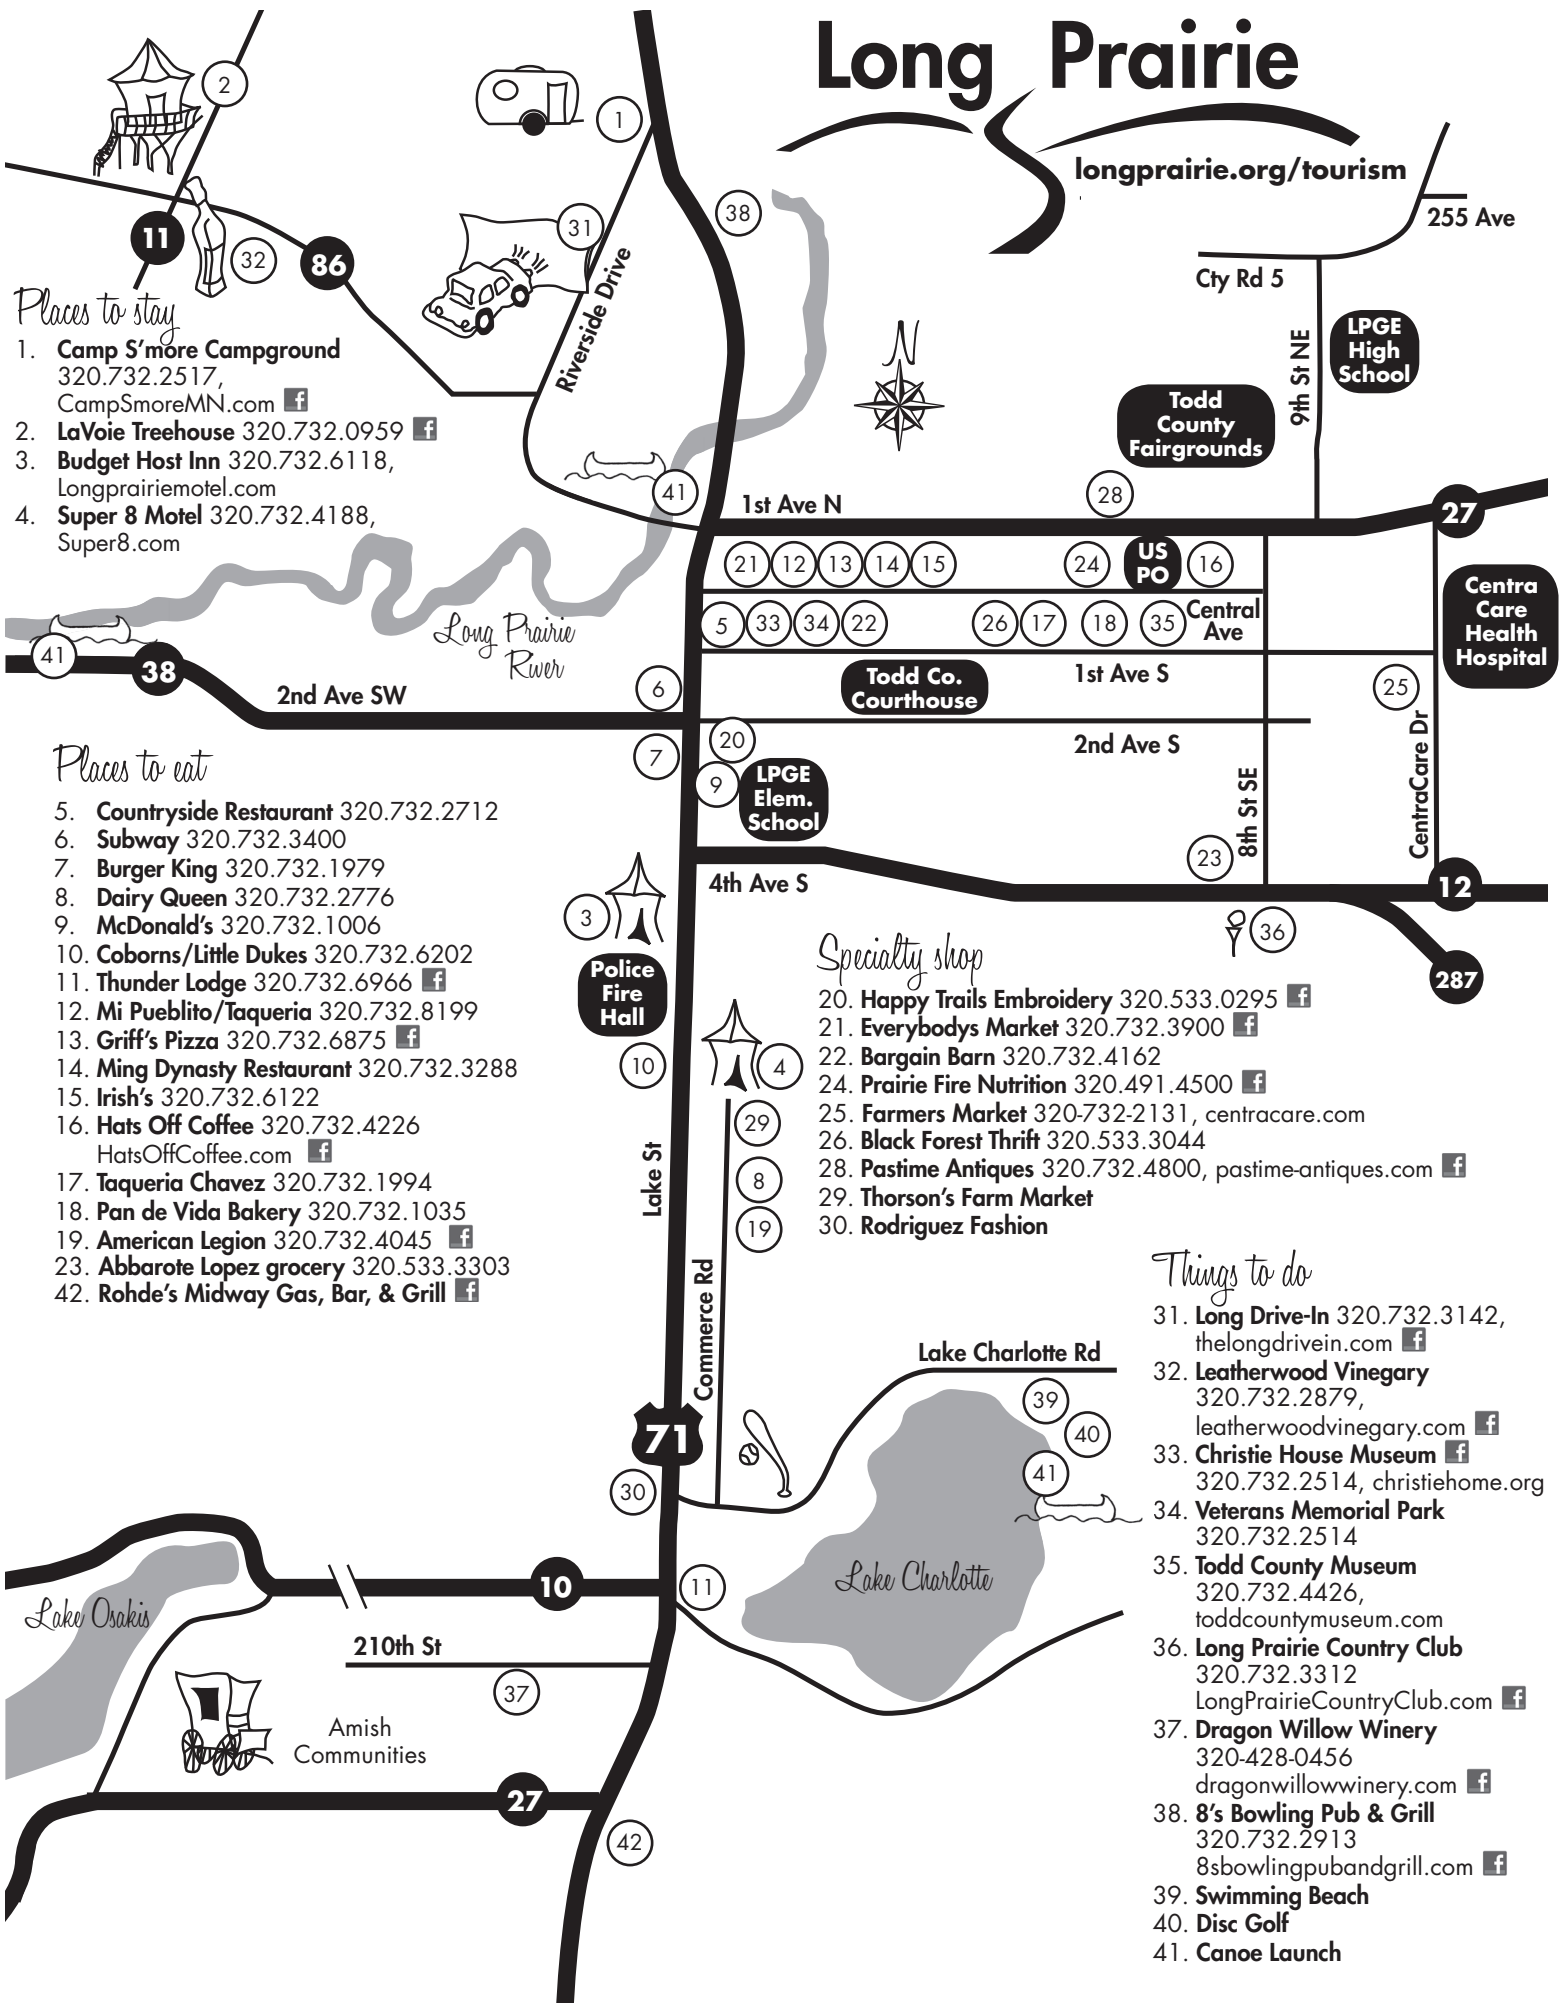

Long Prairie

longprairie.org/tourism

Places to stay

1. **Camp S'more Campground** 320.732.2517, CampSmoreMN.com
2. **LaVoie Treehouse** 320.732.0959
3. **Budget Host Inn** 320.732.6118, Longprairiemotel.com
4. **Super 8 Motel** 320.732.4188, Super8.com

Places to eat

5. **Countryside Restaurant** 320.732.2712
6. **Subway** 320.732.3400
7. **Burger King** 320.732.1979
8. **Dairy Queen** 320.732.2776
9. **McDonald's** 320.732.1006
10. **Coborns/Little Dukes** 320.732.6202
11. **Thunder Lodge** 320.732.6966
12. **Mi Pueblito/Taqueria** 320.732.8199
13. **Griff's Pizza** 320.732.6875
14. **Ming Dynasty Restaurant** 320.732.3288
15. **Irish's** 320.732.6122
16. **Hats Off Coffee** 320.732.4226, HatsOffCoffee.com
17. **Taqueria Chavez** 320.732.1994
18. **Pan de Vida Bakery** 320.732.1035
19. **American Legion** 320.732.4045
23. **Abbarote Lopez grocery** 320.533.3303
42. **Rohde's Midway Gas, Bar, & Grill**

Specialty shop

20. **Happy Trails Embroidery** 320.533.0295
21. **Everybodys Market** 320.732.3900
22. **Bargain Barn** 320.732.4162
24. **Prairie Fire Nutrition** 320.491.4500
25. **Farmers Market** 320.732.2131, centracare.com
26. **Black Forest Thrift** 320.533.3044
28. **Pastime Antiques** 320.732.4800, pastime-antiques.com
29. **Thorson's Farm Market**
30. **Rodriguez Fashion**

Things to do

31. **Long Drive-In** 320.732.3142, thelongdrivein.com
32. **Leatherwood Vinegery** 320.732.2879, leatherwoodvinegery.com
33. **Christie House Museum** 320.732.2514, christiehome.org
34. **Veterans Memorial Park** 320.732.2514
35. **Todd County Museum** 320.732.4426, toddcountymuseum.com
36. **Long Prairie Country Club** 320.732.3312, LongPrairieCountryClub.com
37. **Dragon Willow Winery** 320.428.0456, dragonwillowwinery.com
38. **8's Bowling Pub & Grill** 320.732.2913, 8sbowlingpubandgrill.com
39. **Swimming Beach**
40. **Disc Golf**
41. **Canoe Launch**