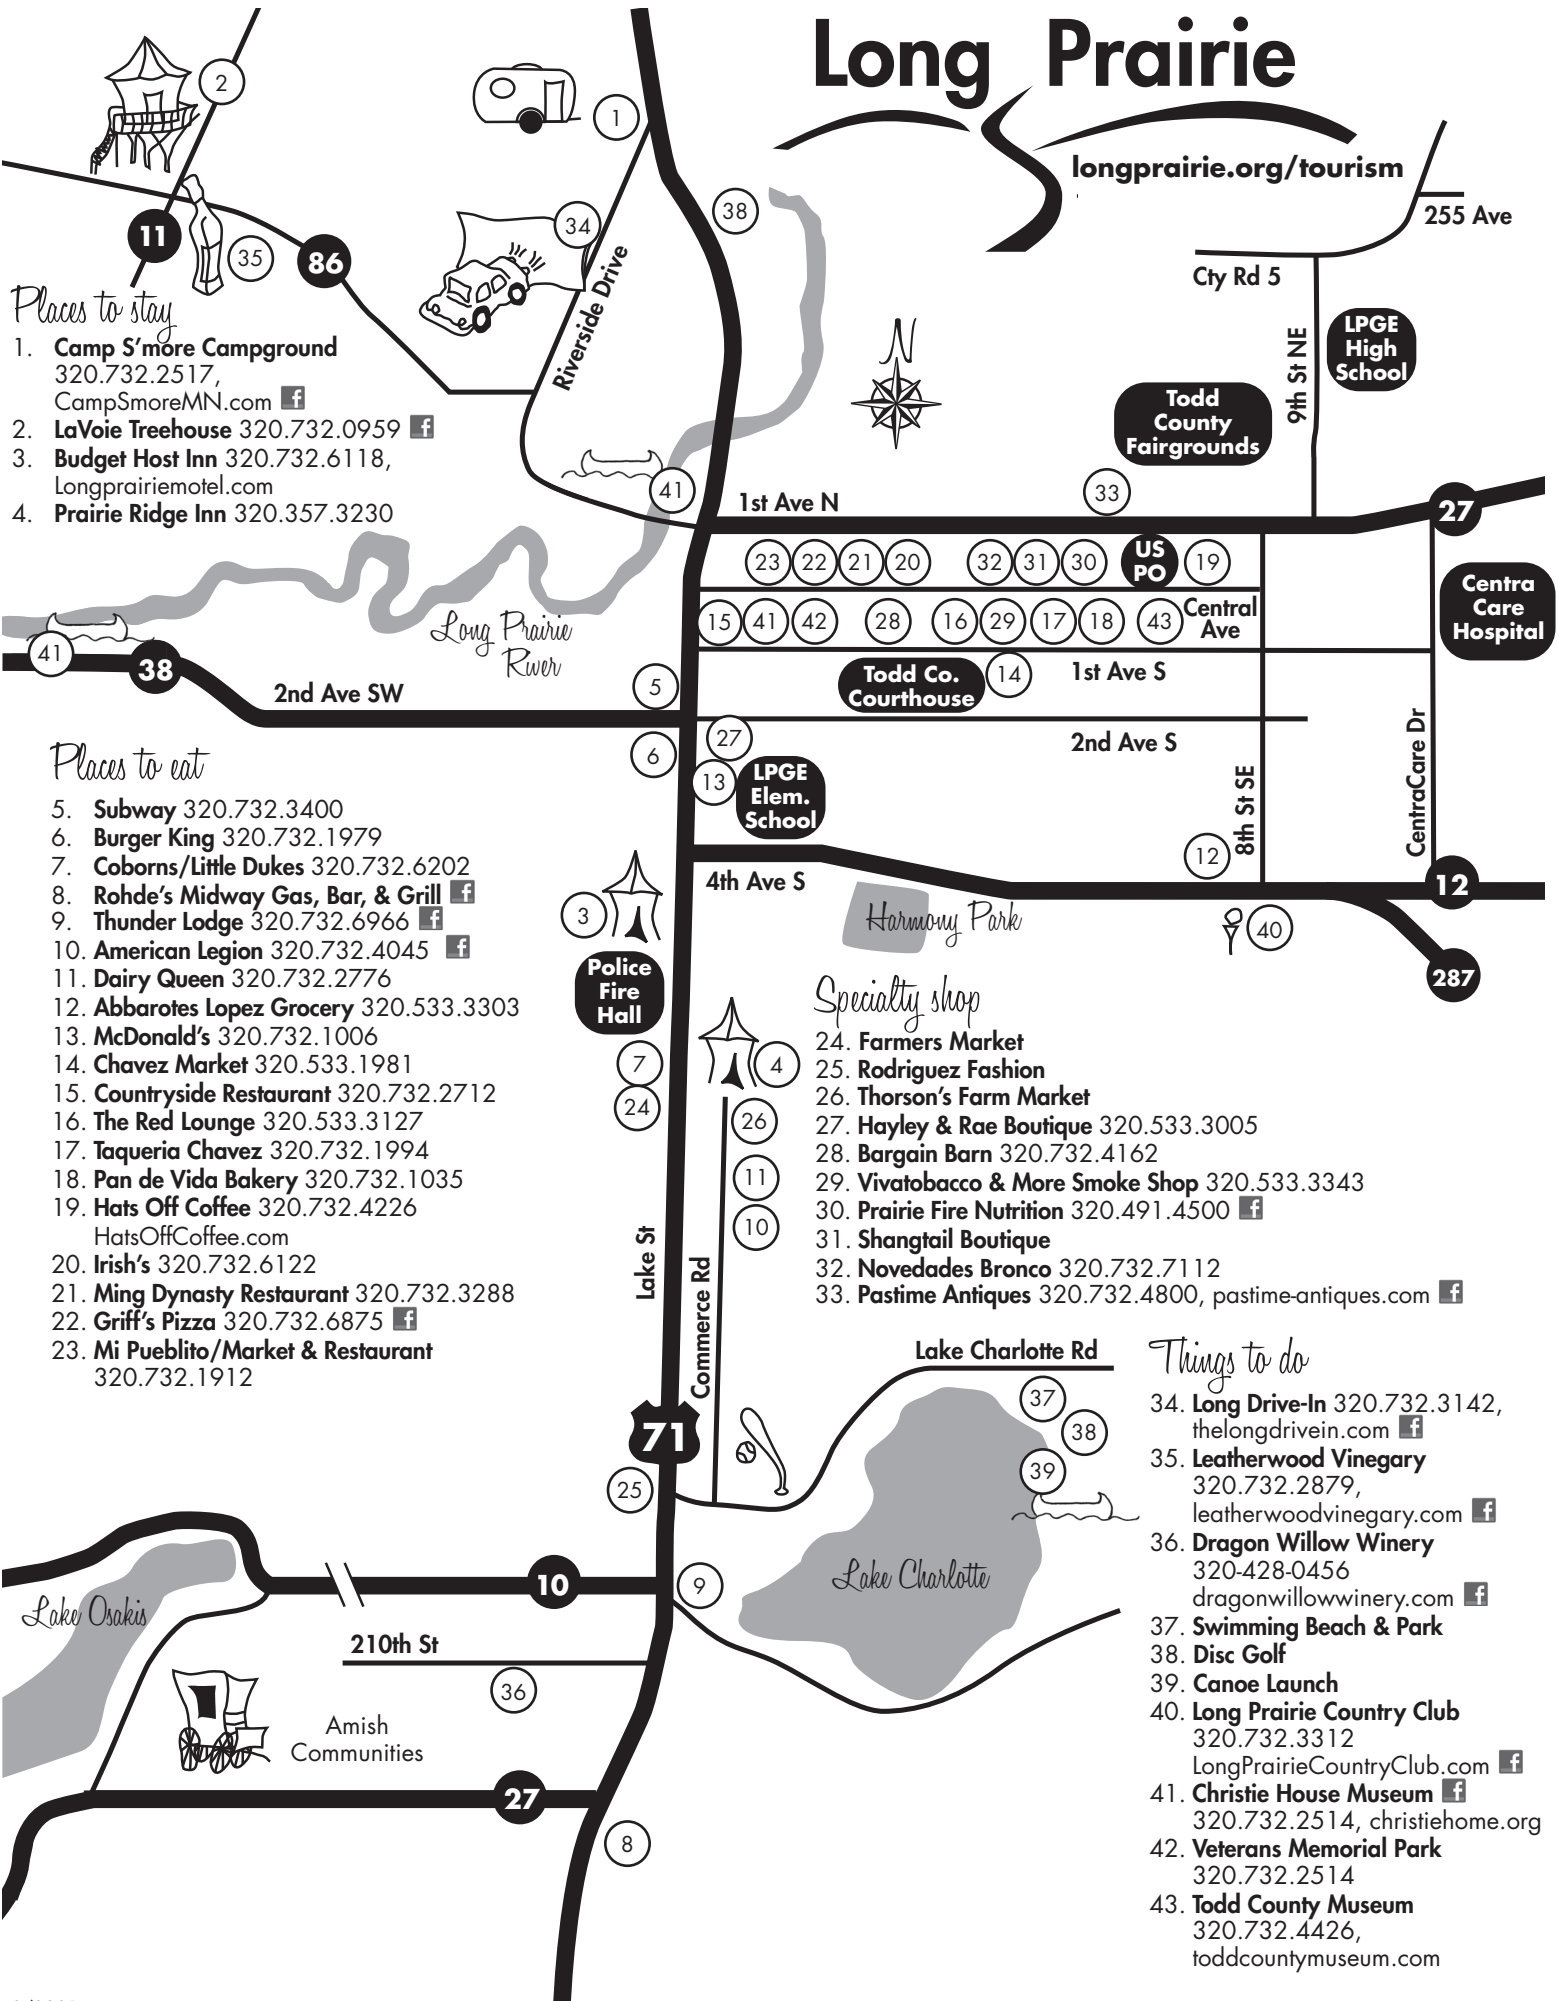

Long Prairie

longprairie.org/tourism

Places to stay

1. **Camp S'more Campground**
320.732.2517,
CampSmoreMN.com
2. **LaVoie Treehouse** 320.732.0959
3. **Budget Host Inn** 320.732.6118,
longprairiemotel.com
4. **Prairie Ridge Inn** 320.357.3230

Places to eat

5. **Subway** 320.732.3400
6. **Burger King** 320.732.1979
7. **Coborns/Little Dukes** 320.732.6202
8. **Rohde's Midway Gas, Bar, & Grill**
9. **Thunder Lodge** 320.732.6966
10. **American Legion** 320.732.4045
11. **Dairy Queen** 320.732.2776
12. **Abbarotes Lopez Grocery** 320.533.3303
13. **McDonald's** 320.732.1006
14. **Chavez Market** 320.533.1981
15. **Countryside Restaurant** 320.732.2712
16. **The Red Lounge** 320.533.3127
17. **Taqueria Chavez** 320.732.1994
18. **Pan de Vida Bakery** 320.732.1035
19. **Hats Off Coffee** 320.732.4226
HatsOffCoffee.com
20. **Irish's** 320.732.6122
21. **Ming Dynasty Restaurant** 320.732.3288
22. **Griff's Pizza** 320.732.6875
23. **Mi Pueblito/Market & Restaurant**
320.732.1912

Specialty shop

24. **Farmers Market**
25. **Rodriguez Fashion**
26. **Thorson's Farm Market**
27. **Hayley & Rae Boutique** 320.533.3005
28. **Bargain Barn** 320.732.4162
29. **Vivatobacco & More Smoke Shop** 320.533.3343
30. **Prairie Fire Nutrition** 320.491.4500
31. **Shangtail Boutique**
32. **Novedades Bronco** 320.732.7112
33. **Pastime Antiques** 320.732.4800, pastime-antiques.com

Things to do

34. **Long Drive-In** 320.732.3142,
thelongdrivein.com
35. **Leatherwood Vinegery**
320.732.2879,
leatherwoodvinegery.com
36. **Dragon Willow Winery**
320-428-0456
dragonwillowwinery.com
37. **Swimming Beach & Park**
38. **Disc Golf**
39. **Canoe Launch**
40. **Long Prairie Country Club**
320.732.3312
LongPrairieCountryClub.com
41. **Christie House Museum**
320.732.2514, christiehome.org
42. **Veterans Memorial Park**
320.732.2514
43. **Todd County Museum**
320.732.4426,
toddcountymuseum.com