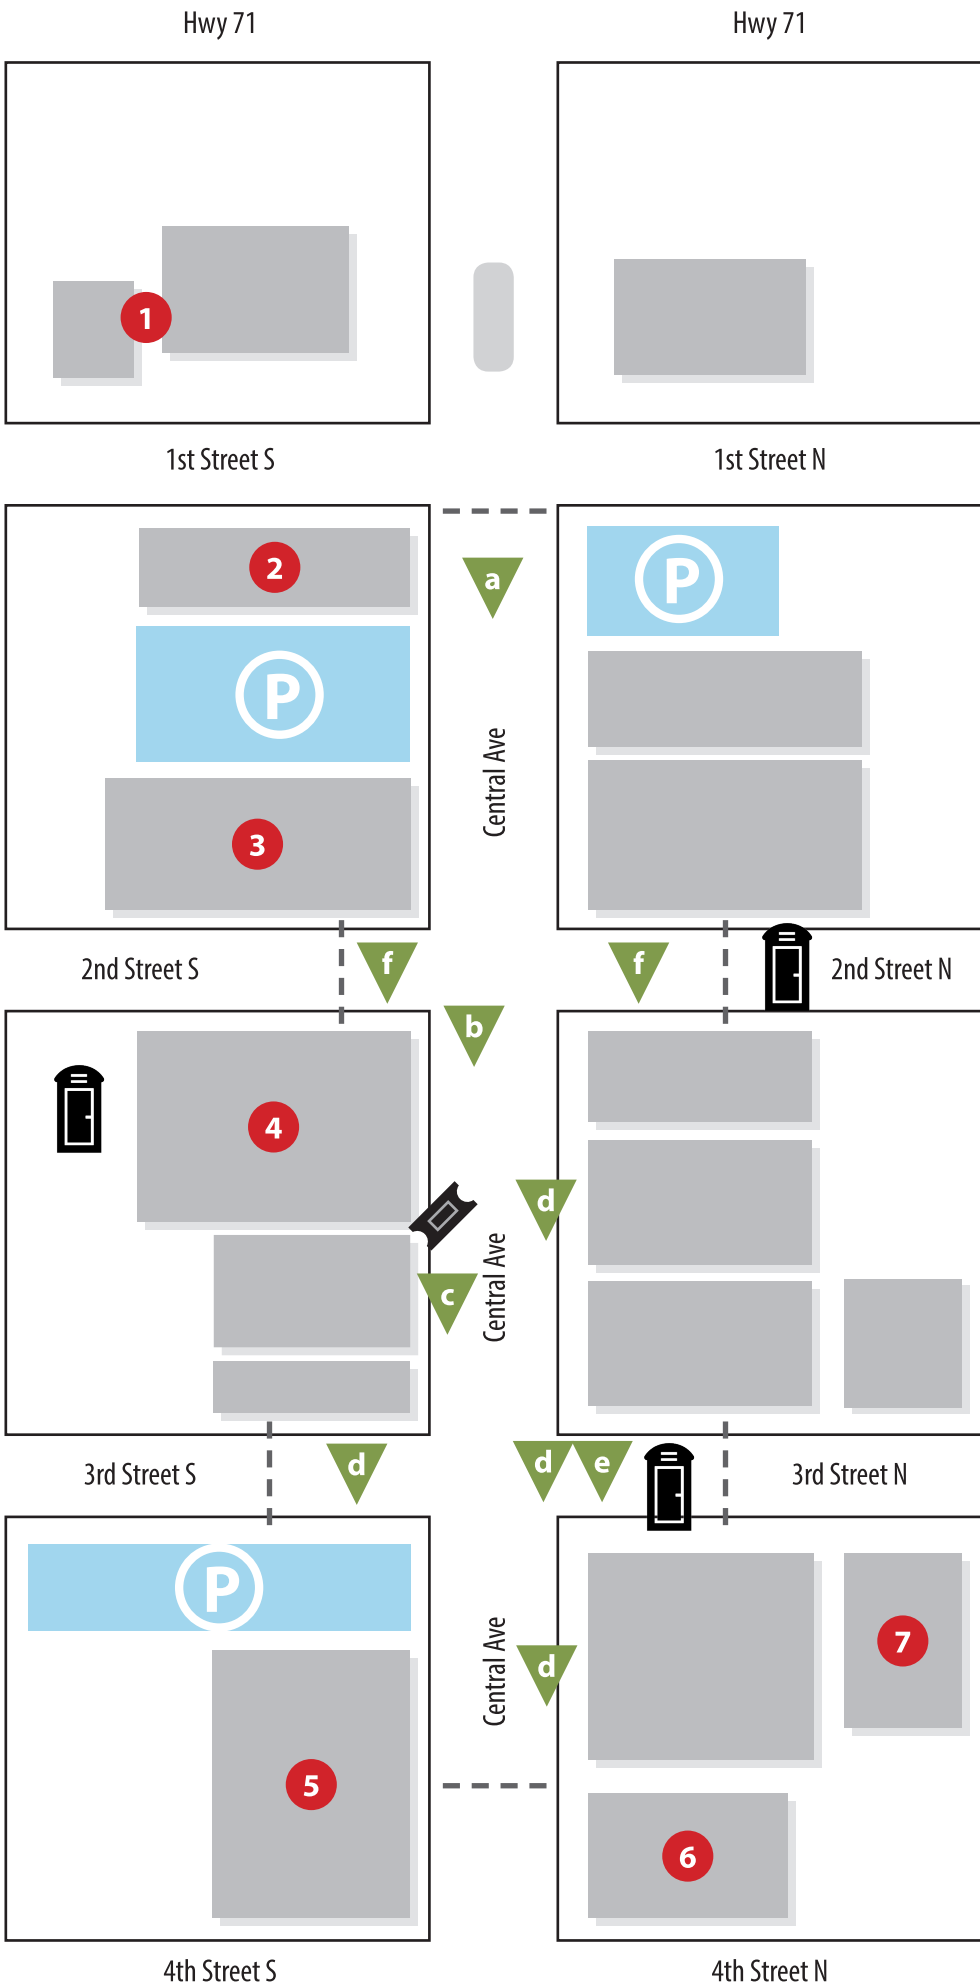

# Map

- 1** Christie House Museum
- 2** Veterans Memorial
- 3** Bargain Barn
- 4** Hart Mall
- 5** Todd County Museum
- 6** Post Office
- 7** Library/Chamber of Commerce

- a** Car Show (along Central Ave)
- b** Inflatables
- c** Bucking Bull
- d** Games
- e** Dunking Tank
- f** Tent

- Tickets
- Porta Potti (Restroom)

--- Road Block