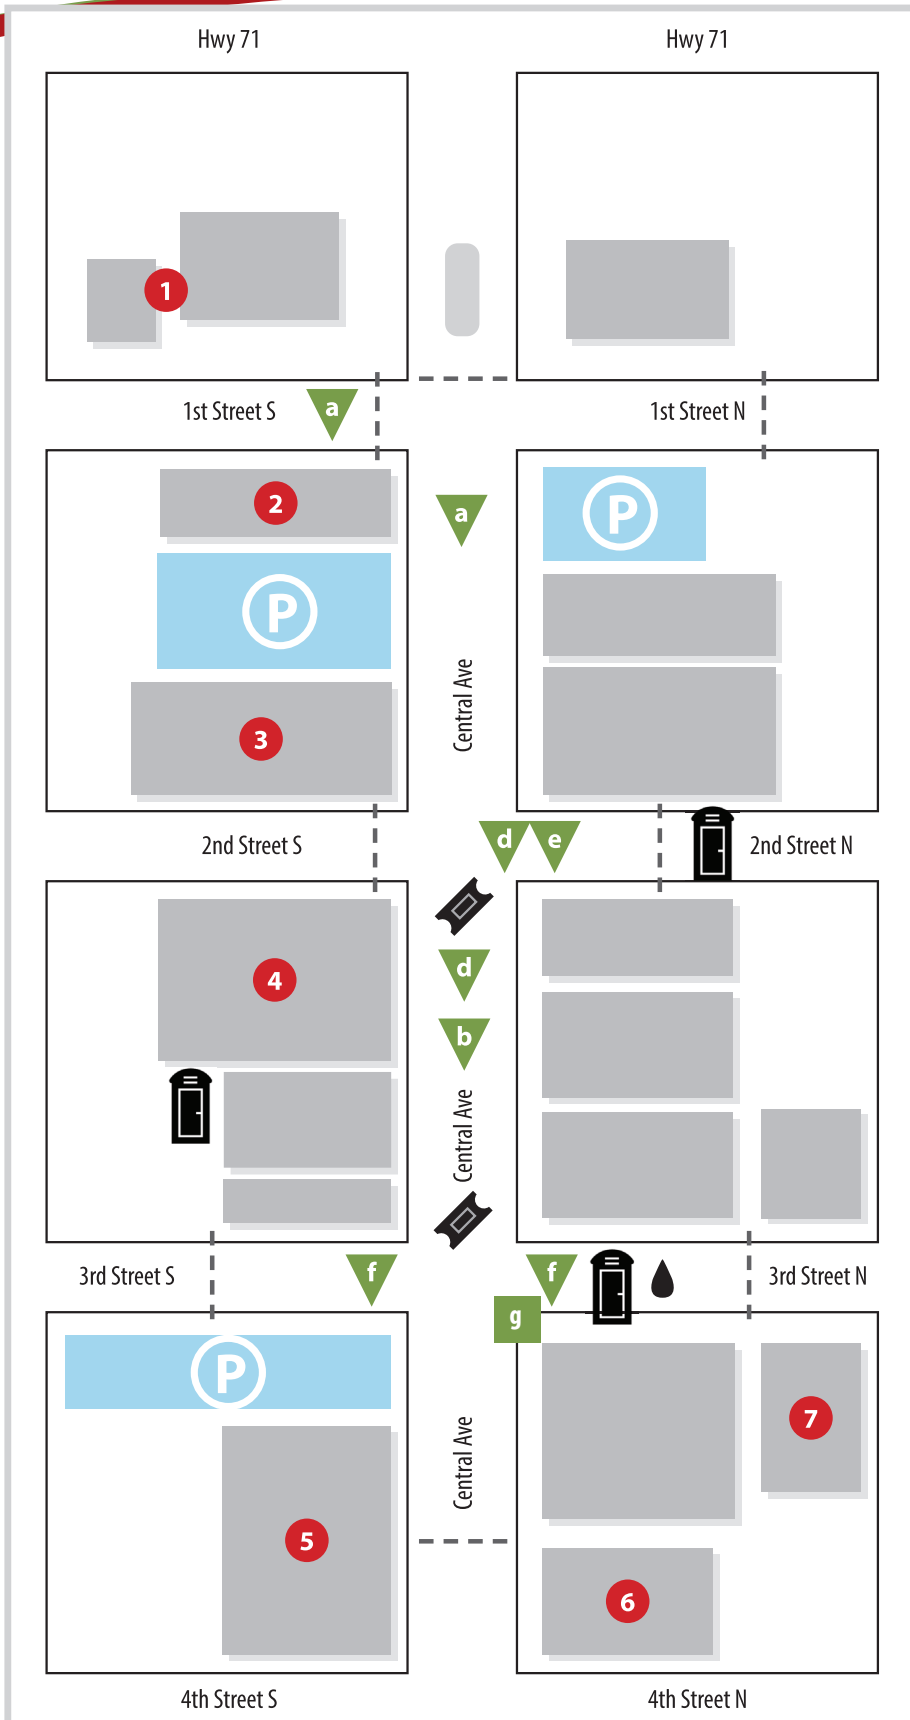

Map

 11am – 5pm

- 1** Christie House Museum
- 2** Veterans Memorial
- 3** Bargain Barn
- 4** Hart Mall
- 5** Todd County Museum
- 6** Post Office
- 7** Library/Chamber of Commerce
- a** Car Show (along Central Ave)
- b** Inflatables
- c** Petting Zoo
- d** Games / face painting
- e** Dunking Tank
- f** Tent
- g** Beer Garden

Find food vendors throughout!

-  Tickets
-  Porta Potti (Restroom)
-  Hand Washing Station

--- Road Block

Exact locations subject to change

Map

after parade

- 1** Christie House Museum
- 2** Veterans Memorial
- 3** Bargain Barn
- 4** Hart Mall
- 5** Todd County Museum
- 6** Post Office
- 7** Library/Chamber of Commerce

-  Beer Garden
-  Bean Bag Tournament (after parade until 9:30)
-  Tent / bands

Find food vendors throughout!

-  Tickets
-  Porta Potti (Restroom)
-  Hand Washing Station
-  Road Block

Exact locations subject to change