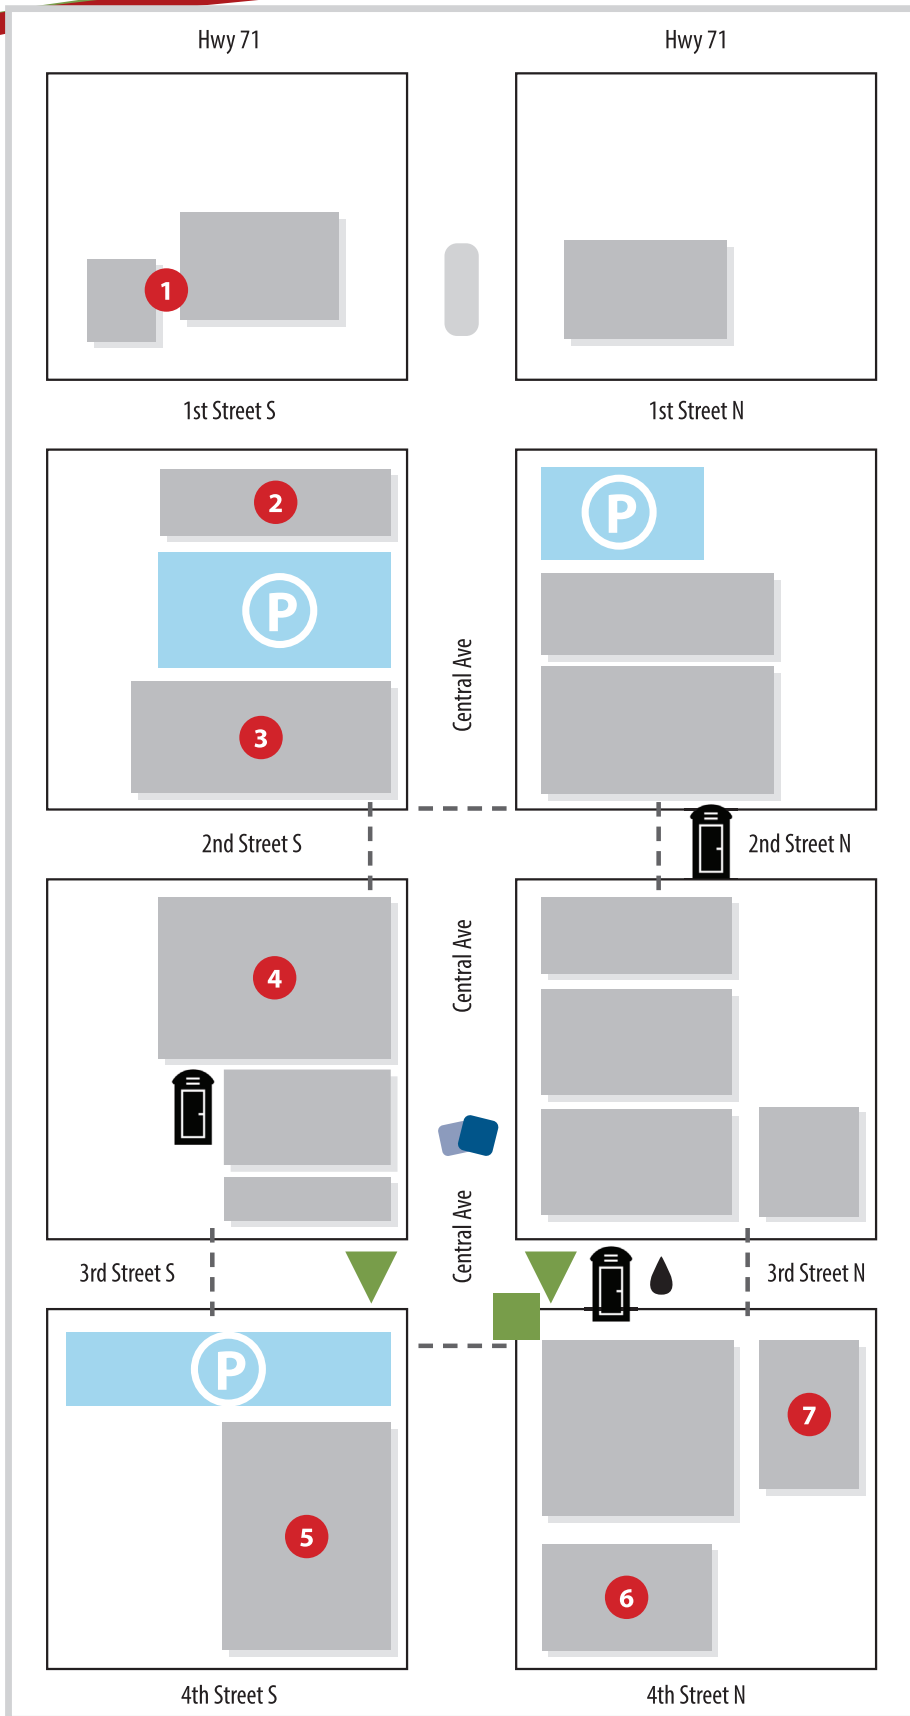

Map

 11am – 5pm

- 1** Christie House Museum
- 2** Veterans Memorial
- 3** Bargain Barn
- 4** Hart Mall
- 5** Todd County Museum
- 6** Post Office
- 7** Library/Chamber of Commerce
- a** Car Show (along Central Ave)
- b** Inflatables
- c** Petting Zoo
- d** Games / face painting
- e** Dunking Tank
- f** Tent
- g** Beer Garden

Find food vendors throughout!

-  Tickets
-  Porta Potti (Restroom)
-  Hand Washing Station

--- Road Block

Exact locations subject to change

Map

after parade

- 1** Christie House Museum
- 2** Veterans Memorial
- 3** Bargain Barn
- 4** Hart Mall
- 5** Todd County Museum
- 6** Post Office
- 7** Library/Chamber of Commerce

-  Beer Garden
-  Bean Bag Tournament (after parade until 9:30)
-  Tent / bands

Find food vendors throughout!

-  Tickets
-  Porta Potti (Restroom)
-  Hand Washing Station
-  Road Block

Exact locations subject to change