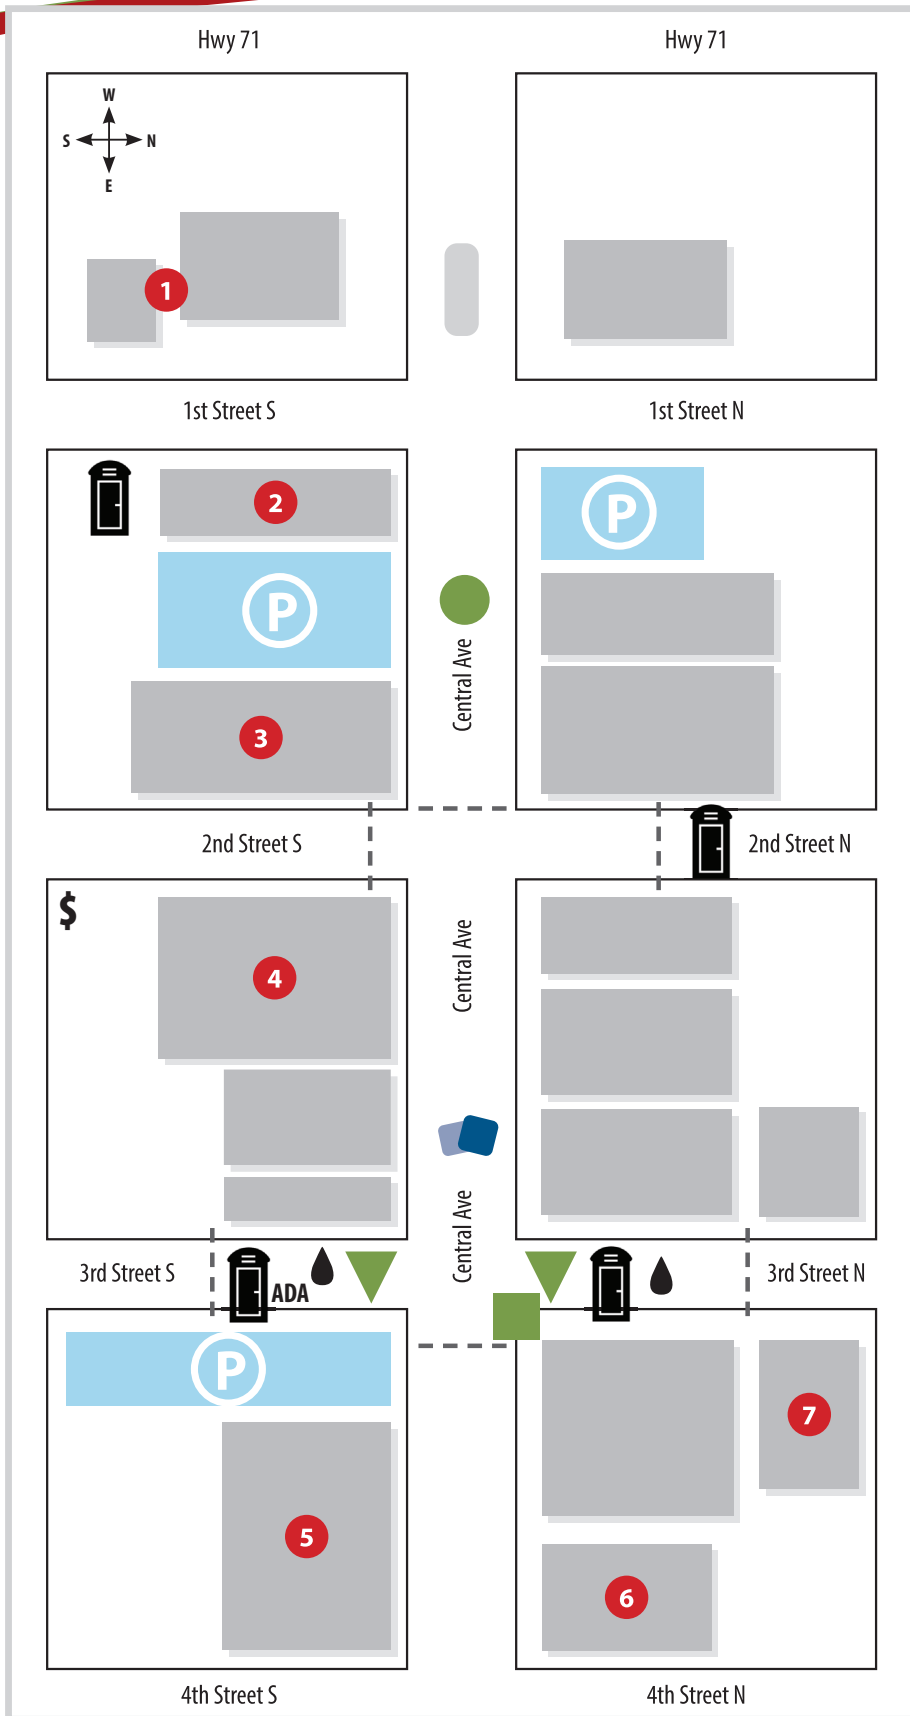

Map

11am – 5pm

1 Christie House Museum

2 Veterans Memorial

3 Bargain Barn

4 Hart Mall

5 Todd County Museum

6 Post Office

Find food vendors throughout!

Tickets

Porta Potti (Restroom)

Hand Washing Station

Road Block

ATM

Exact locations subject to change

Map

after parade

- 1** Christie House Museum
- 2** Veterans Memorial
- 3** Bargain Barn
- 4** Hart Mall
- 5** Todd County Museum
- 6** Post Office
- 7** Library/Chamber of Commerce

- Beer Garden
- Bean Bag Tournament
(after parade until 9:30)
- Tent / bands
- Games

Find food vendors throughout!

- Tickets
- Porta Potti (Restroom)
- Hand Washing Station
- Road Block
- ATM

Exact locations subject to change