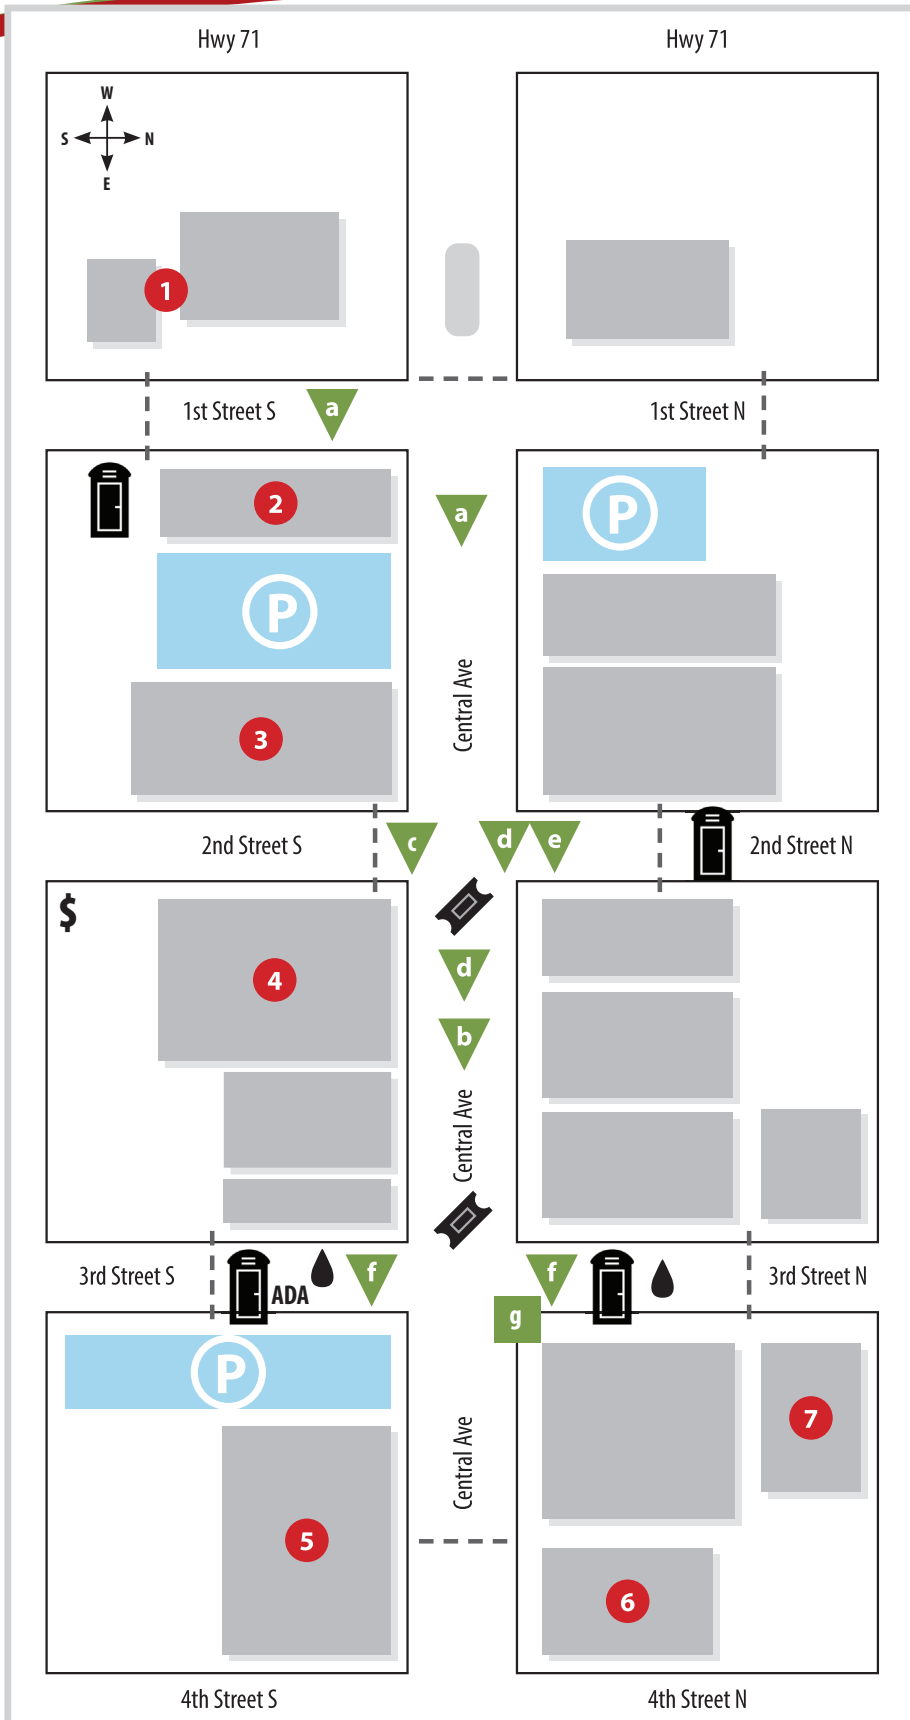

Map

11am – 5pm

1 Christie House Museum

2 Veterans Memorial

3 Bargain Barn

4 Hart Mall

5 Todd County Museum

6 Post Office

Find food vendors throughout!

Tickets

Porta Potti (Restroom)

Hand Washing Station

Road Block

ATM

Exact locations subject to change

Map

after parade

- 1** Christie House Museum
- 2** Veterans Memorial
- 3** Bargain Barn
- 4** Hart Mall
- 5** Todd County Museum
- 6** Post Office
- 7** Library/Chamber of Commerce

- Beer Garden
- Bean Bag Tournament
(after parade until 9:30)
- Tent / bands
- Games

Find food vendors throughout!

- Tickets
- Porta Potti (Restroom)
- Hand Washing Station
- Road Block
- ATM

Exact locations subject to change